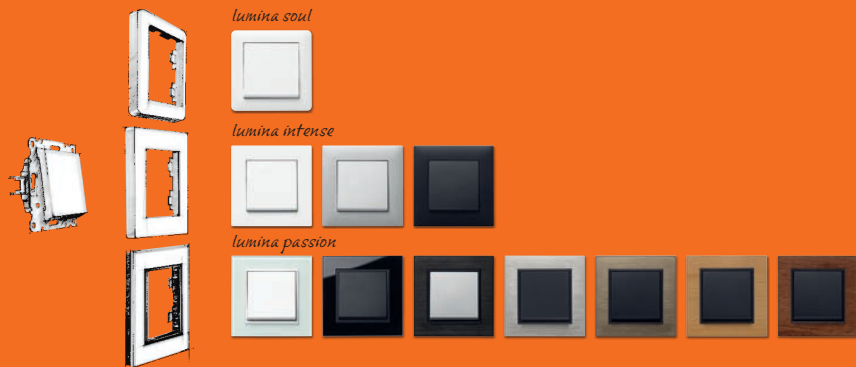

Vyber si svůj
styl

K nákupu vypínačů a zásuvek:

- nad 2 000 Kč (bez DPH) poukázka v hodnotě 100 Kč
- nad 5 000 Kč (bez DPH) poukázka v hodnotě 250 Kč
- nad 10 000 Kč (bez DPH) poukázka v hodnotě 500 Kč

Akce platí od 1. 11. 2020 do 31. 1. 2021 do vyprodání zásob
na pobočkách Argos Elektro, a.s.

:hager

ARGOS
ELEKTRO