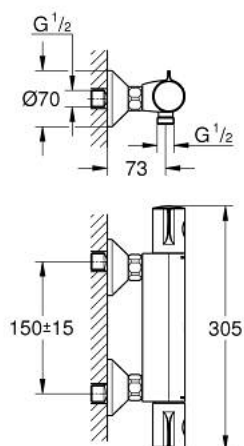

10 220 224 30 GROHTHERM 800 TERMOSTATICKÁ SPRCHOVÁ BATERIE, DN 15

POPIS PRODUKTU

- Barva: matte black
- wall mounted
- GROHE SafeStop safety button at 38°C
- GROHE SafeStop Plus optional temperature limiter at 43°C included
- Kompaktní kartuše GROHE TurboStat s voskovaným termočlánkem
- integrated mixed water shut off
- volume handle with GROHE EcoButton (economy button with individually adjustable economy stop)
- ceramic headpart 1/2", 180°
- shower bottom outlet 1/2"
- dirt strainers
- built-in non return valves
- protected against backflow
- S-unions
- metal escutcheon
- GROHE Water Saving – méně vody, dokonalý průtok