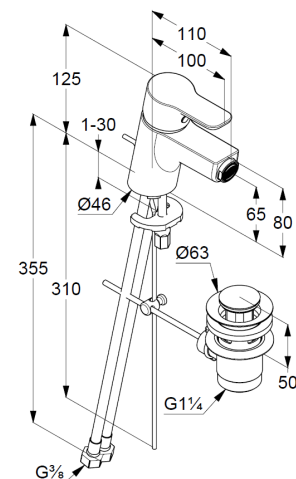

Technical Data

Product: KLUDI PURE&EASY
single lever bidet mixer,
DN 15

Article-Nr.: 375330565

Surface: 05 chrome

Product description

manufacturer KLUDI GmbH & Co. KG
Typ: KLUDI PURE&EASY
single lever bidet mixer,
DN 15/ PN 10
Art. Nr. 375330565
bidet mixer
single lever mixer
single hole mounted
solid lever, metal
S-Pointer M24 PCA
ceramic cartridge with hotwater safety device
flow rate at 3 bar = 6 l/ min.
flexible hoses G 3/8 DVGW approved
rapid installation set
pop up waste 1 1/4" metal

Product Picture

Dimensional drawing

Flow rate diagram