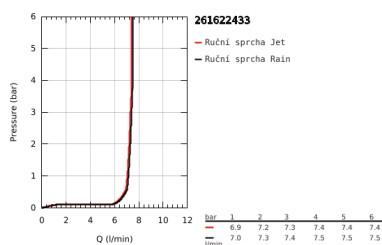

## 26 162 243 3 TEMPESTA 110 SADA SE SPRCHOVOU TYČÍ, 2 PROUDY (RAIN, JET)

### POPIS PRODUKTU

- Barva: matte black
- consisting of:
  - hand shower Tempesta 110 (26 161)
  - shower rail, 600 mm (27 523)
  - shower hose 1750 mm 1/2" x 1/2" (28 388)
- GROHE Water Saving – méně vody, dokonalý průtok
- GROHE SmartSwitch - easily rotate the dial to enjoy your preferred spray option
- GROHE DreamSpray – perfektní proud vody
- GROHE FastFixation (adjustable upper bracket for existing drill holes)
- adjustable glider (turn and glide shower holder)
- SpeedClean anti-limescale system
- Inner WaterGuide - inner insulation for surface and scalding protection
- ShockProof silicone ring prevents damages caused by shower falling
- maximum flow rate (at 3 bar): 7.4 l/min
- min. recommended pressure 1.0 bar
- suitable for instantaneous heater
- professional exclusive