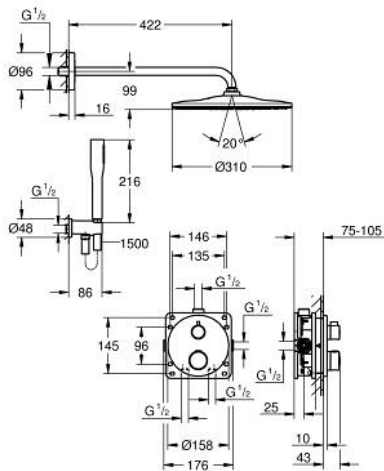

34 869 000 GROHTHERM PODOMÍTKOVÝ SPRCHOVÝ SYSTÉM S RAINSHOWER MONO 310

POPIS PRODUKTU

- Barva: Chrom
- consisting of:
 - concealed thermostatic shower mixer for 2 outlets with integrated shut off/diverter valve (24 076)
 - GROHE Rapido SmartBox universal rough-in box, 1/2" (35 604)
 - Rainshower Mono 310 head shower set (26 557) including horizontal shower arm 422 mm (26 146)
 - Euphoria Cosmopolitan Stick hand shower 1 spray (27 367)
 - shower outlet elbow 1/2" with holder (26 658)
 - Sprchová hadice Silverflex 1 500 mm (28 364)
 - optional flow regulator 9.5 l/min included for hand shower and head shower