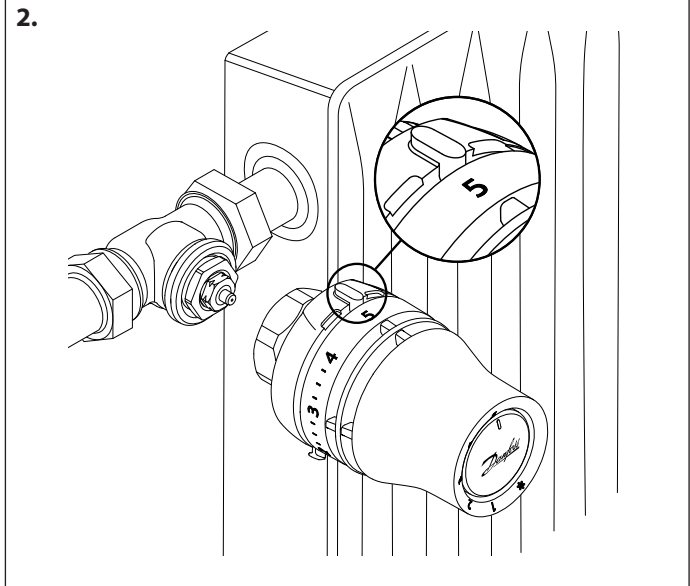

Installation Guide

Danfoss Redia® M30x1,5 + RLV-KB / 015G5323
015G5324

Danfoss Redia® M30x1,5 with RLV-KB

VALVE Installation Montage Installation Instalación	
<p></p>	<p>G$\frac{1}{2}$</p> <p>1) </p> <p>2) </p>
<p>G$\frac{3}{4}$</p> <p>1) </p>	

Danfoss Redia® M30x1,5 RLV-KB

SENSOR Installation | Montage | Installation | Instalación

Danfoss A/S

Climate Solutions • danfoss.com • +45 7488 2222

Any information, including, but not limited to information on selection of product, its application or use, product design, weight, dimensions, capacity or any other technical data in product manuals, catalogues descriptions, advertisements, etc. and whether made available in writing, orally, electronically, online or via download, shall be considered informative, and is only binding if and to the extent, explicit reference is made in a quotation or order confirmation. Danfoss cannot accept any responsibility for possible errors in catalogues, brochures, videos and other material. Danfoss reserves the right to alter its products without notice. This also applies to products ordered but not delivered provided that such alterations can be made without changes to form, fit or function of the product.