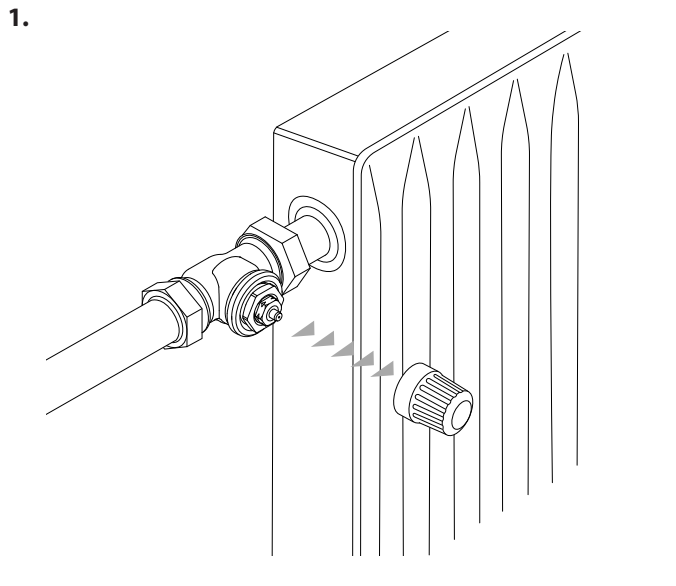

Installation Guide

Danfoss Redia® M30x1,5 + RLV-KB / 015G5323
015G5324

Danfoss Redia® M30x1,5 with RLV-KB

VALVE Installation Montage Installation Instalación	
<p></p>	<p>G$\frac{1}{2}$</p> <p>1) </p> <p>2) </p>
<p>G$\frac{3}{4}$</p> <p>1) </p>	

Danfoss Redia® M30x1,5 RLV-KB

SENSOR Installation | Montage | Installation | Instalación

Danfoss A/S

Climate Solutions • danfoss.com • +45 7488 2222

Any information, including, but not limited to information on selection of product, its application or use, product design, weight, dimensions, capacity or any other technical data in product manuals, catalogues descriptions, advertisements, etc. and whether made available in writing, orally, electronically, online or via download, shall be considered informative, and is only binding if and to the extent, explicit reference is made in a quotation or order confirmation. Danfoss cannot accept any responsibility for possible errors in catalogues, brochures, videos and other material. Danfoss reserves the right to alter its products without notice. This also applies to products ordered but not delivered provided that such alterations can be made without changes to form, fit or function of the product.