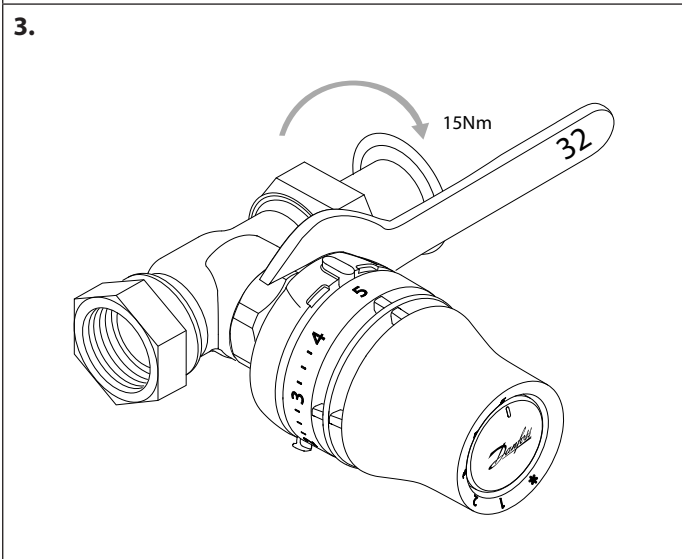

Installation Guide

Danfoss Redia® M30x1,5 + RLV-KB / 015G5323
015G5324

Danfoss Redia® M30x1,5 with RLV-KB

VALVE Installation Montage Installation Instalación	
<p></p>	<p>G$\frac{1}{2}$</p> <p>1) </p> <p>2) </p>
<p>G$\frac{3}{4}$</p> <p>1) </p>	

Danfoss Redia® M30x1,5 RLV-KB

SENSOR Installation | Montage | Installation | Instalación

Danfoss A/S

Climate Solutions • danfoss.com • +45 7488 2222

Any information, including, but not limited to information on selection of product, its application or use, product design, weight, dimensions, capacity or any other technical data in product manuals, catalogues descriptions, advertisements, etc. and whether made available in writing, orally, electronically, online or via download, shall be considered informative, and is only binding if and to the extent, explicit reference is made in a quotation or order confirmation. Danfoss cannot accept any responsibility for possible errors in catalogues, brochures, videos and other material. Danfoss reserves the right to alter its products without notice. This also applies to products ordered but not delivered provided that such alterations can be made without changes to form, fit or function of the product.