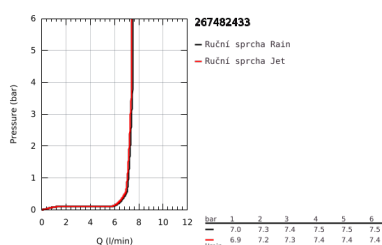

26 748 243 3 TEMPESTA CUBE 110 SADA SE SPRCHOVOU TYČÍ, 2 PROUDY (RAIN, JET)

POPIS PRODUKTU

- Barva: matte black
- consisting of:
 - hand shower Tempesta Cube 110 (26 746)
 - shower rail, 600 mm (27 523)
 - shower hose 1750 mm 1/2" x 1/2" (28 388)
- GROHE Water Saving – méně vody, dokonalý průtok
- GROHE SmartSwitch - easily rotate the dial to enjoy your preferred spray option
- GROHE DreamSpray – perfektní proud vody
- GROHE FastFixation (adjustable upper bracket for existing drill holes)
- adjustable glider (turn and glide shower holder)
- SpeedClean anti-limescale system
- Inner WaterGuide - inner insulation for surface and scalding protection
- ShockProof silicone ring prevents damages caused by shower falling
- maximum flow rate (at 3 bar): 7.4 l/min
- min. recommended pressure 1.0 bar
- suitable for instantaneous heater
- professional exclusive