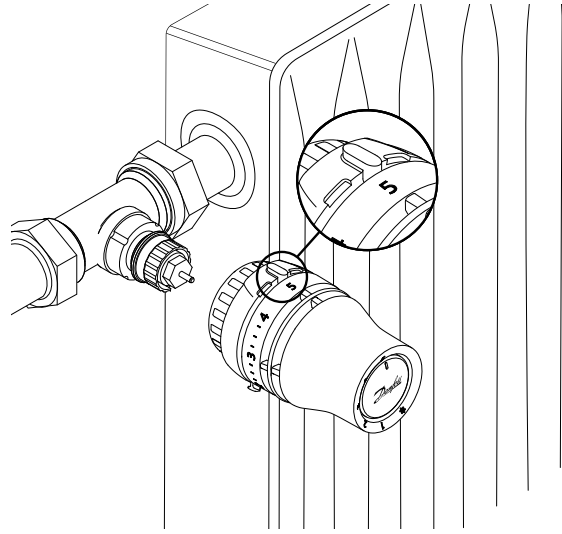

# Danfoss Redia® RA click with RLV-KB

Danfoss Redia® RA click + RLV-KB / 015G5327  
015G5328  
015G5330  
015G5331

VALVE Installation   Montage   Installation   Instalación	
<p></p>	<p><b>G<math>\frac{1}{2}</math></b></p> <p>1) </p> <p>2) </p>
<p><b>G<math>\frac{3}{4}</math></b></p> <p>1) </p>	

Danfoss Redia® RA with RLV-KB

SENSOR Installation | Montage | Installation | Instalación

1.

2.

3.

**Danfoss A/S**

Climate Solutions • danfoss.com • +45 7488 2222

Any information, including, but not limited to information on selection of product, its application or use, product design, weight, dimensions, capacity or any other technical data in product manuals, catalogues descriptions, advertisements, etc. and whether made available in writing, orally, electronically, online or via download, shall be considered informative, and is only binding if and to the extent, explicit reference is made in a quotation or order confirmation. Danfoss cannot accept any responsibility for possible errors in catalogues, brochures, videos and other material. Danfoss reserves the right to alter its products without notice. This also applies to products ordered but not delivered provided that such alterations can be made without changes to form, fit or function of the product.