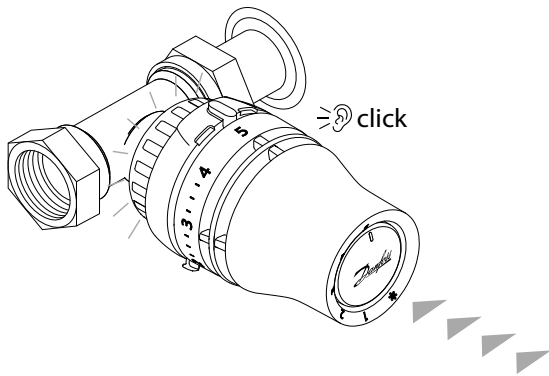

# Danfoss Redia® RA click with RLV-KB

Danfoss Redia® RA click + RLV-KB / 015G5327  
015G5328  
015G5330  
015G5331

VALVE Installation   Montage   Installation   Instalación	
<p></p>	<p><b>G<math>\frac{1}{2}</math></b></p> <p>1) </p> <p>2) </p>
<p><b>G<math>\frac{3}{4}</math></b></p> <p>1) </p>	

Danfoss Redia® RA with RLV-KB

SENSOR Installation | Montage | Installation | Instalación

1.

2.

3.

**Danfoss A/S**

Climate Solutions • danfoss.com • +45 7488 2222

Any information, including, but not limited to information on selection of product, its application or use, product design, weight, dimensions, capacity or any other technical data in product manuals, catalogues descriptions, advertisements, etc. and whether made available in writing, orally, electronically, online or via download, shall be considered informative, and is only binding if and to the extent, explicit reference is made in a quotation or order confirmation. Danfoss cannot accept any responsibility for possible errors in catalogues, brochures, videos and other material. Danfoss reserves the right to alter its products without notice. This also applies to products ordered but not delivered provided that such alterations can be made without changes to form, fit or function of the product.