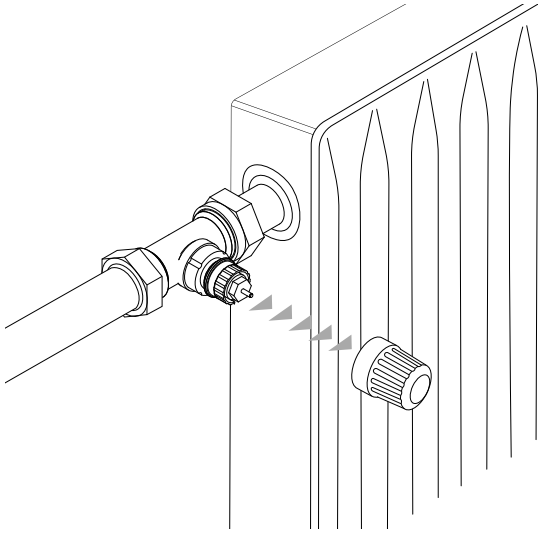

Danfoss Redia® RA with RLV-KB

SENSOR Installation | Montage | Installation | Instalación

1.