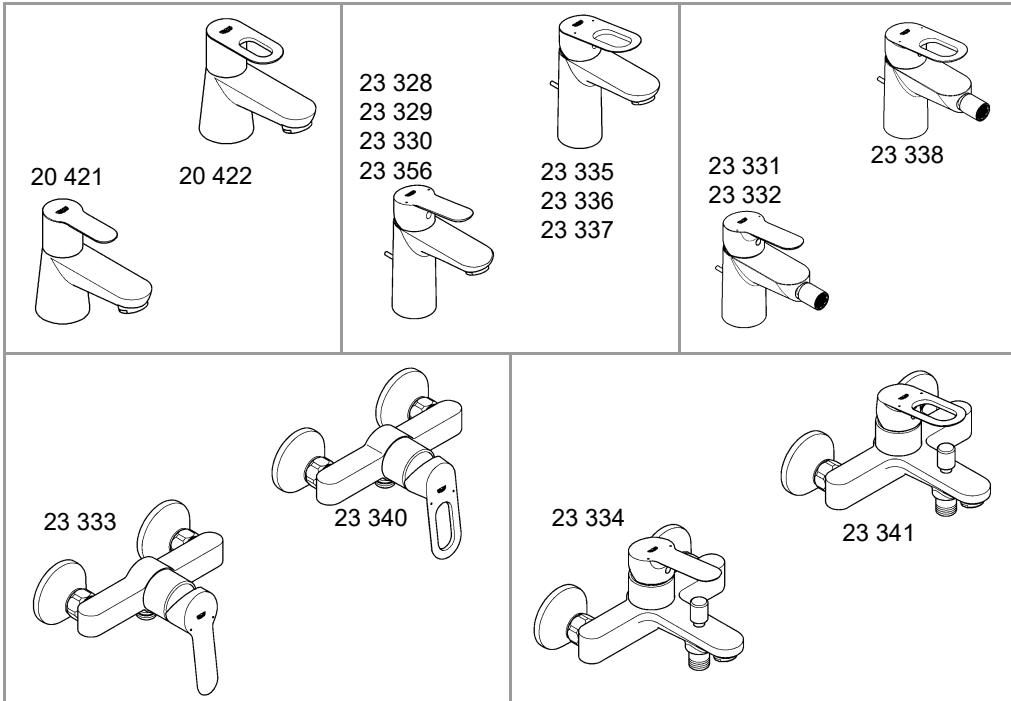

**BAUEDGE/BAULOOP**  
**DESIGN + ENGINEERING**  
**GROHE GERMANY**

99.0041.331/ÄM 244523/01.19

www.grohe.com

*Pure Freude  
an Wasser*

23 328  
23 329  
23 330  
23 356  
23 335  
23 336  
23 337

23 331  
23 332  
23 338

23 333  
23 340

23 334  
23 341

23 333  
23 334  
23 340  
23 341

23 333  
23 334  
23 340  
23 341

20 421  
20 422

20 421  
20 422

A large rectangular area containing 20 horizontal lines, designed for writing. The lines are evenly spaced and extend across most of the page's width. The entire writing area is framed by a thick gray border on the top, bottom, and sides.