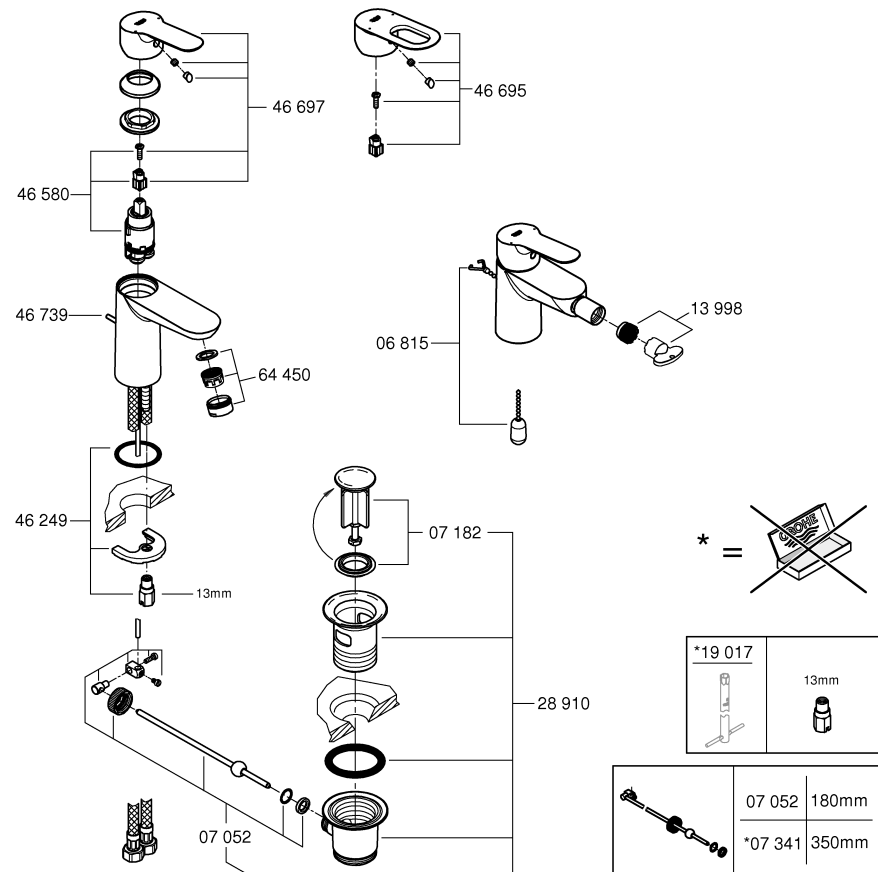

23 328
23 329
23 330
23 356
23 335
23 336
23 337
23 357
23 331
23 332
23 338
23 339