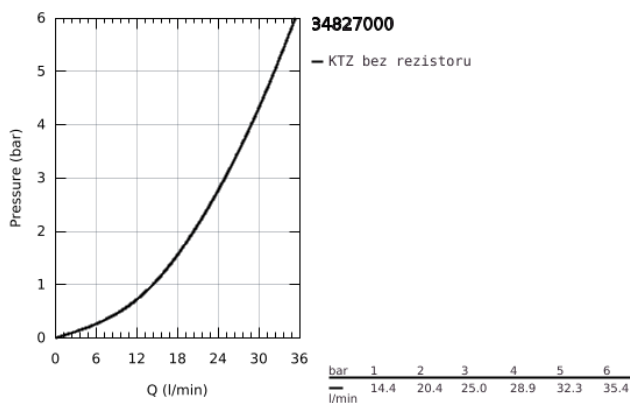

## 34 827 000 GROHTHERM 1000 PERFORMANCE TERMOSTATICKÁ SPRCHOVÁ BATERIE, DN 15

### POPIS PRODUKTU

- Barva: Chrom
- wall mounted
- GROHE CoolTouch technologie zabraňující opaření
- povrchová úprava GROHE Long-Life
- GROHE SafeStop safety button at 38°C
- GROHE SafeStop Plus optional temperature limiter at 43°C included
- Kompaktní kartuše GROHE TurboStat s voskovaným termočlánkem
- GROHE ProGrip with knurl structure
- integrated mixed water shut off
- volume handle with GROHE EcoButton (economy button with individually adjustable economy stop)
- ceramic headpart 1/2", 180°
- shower bottom outlet 1/2"
- built-in non return valves
- dirt strainers
- protected against backflow
- S-unions
- metal escutcheon
- GROHE Water Saving – méně vody, dokonalý průtok
- professional exclusive